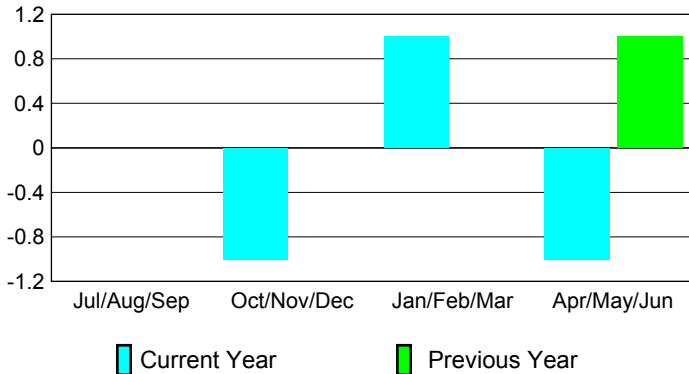

2008-2009 GMT Quarterly Report for District (or Undistricted) **District 332 A**

GMT: **SHINOBU GOTO**

Location: **JAPAN**

GMT CA: **5**

CLUBS

Club Results 2008-2009

Clubs 2007-2008

Month	New Club Goal	Actual New Clubs	Actual Dropped Clubs	Gain/Loss of Clubs	Gain/Loss of Clubs
Jul/Aug/Sep	0	0	0	0	0
Oct/Nov/Dec	1	0	-1	-1	0
Jan/Feb/Mar	0	0	1	1	0
Apr/May/Jun	0	0	-1	-1	1
Totals	1	0	-1	-1	1

Club Results 2008-2009

Goal, New, Dropped, Gain/Loss

Comparison of Club Gain/Loss

Current Year Compared to the Previous Year

YTD Status Quo Clubs 2008-2009

Status Quo Clubs Compared to Status Quo Members

MEMBERSHIP

Membership Results 2008-2009

Membership 2007-2008

Month	Net Memb Goal	Actual New Memb	Actual Dropped Memb	Gain/Loss of Memb	Gain/Loss of Memb
Jul/Aug/Sep	30	36	-63	-27	30
Oct/Nov/Dec	40	23	-55	-32	-7
Jan/Feb/Mar	20	33	-35	-2	-13
Apr/May/Jun	0	26	-113	-87	-49
Totals	90	118	-266	-148	-39

Membership Results 2008-2009

Goal, New, Dropped, Gain/Loss

Comparison of Membership Gain/Loss

Current Year Compared to the Previous Year

Gender Comparison 2008-2009

Jul/Aug/Sep

Oct/Nov/Dec

Jan/Feb/Mar

Apr/May/Jun

Male

Female