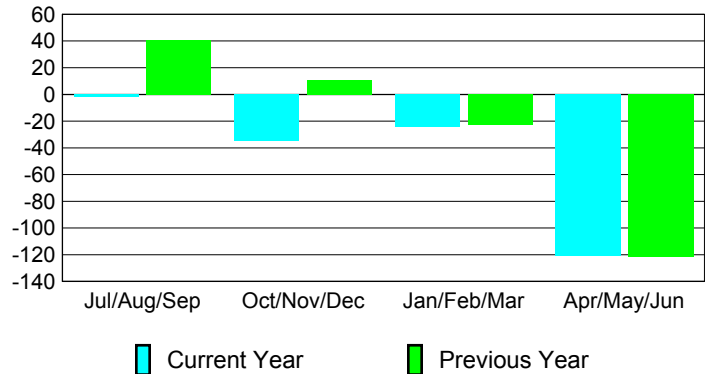

Gender Comparison 2008-2009

Jul/Aug/Sep

Oct/Nov/Dec

Jan/Feb/Mar

Apr/May/June

Male

Female