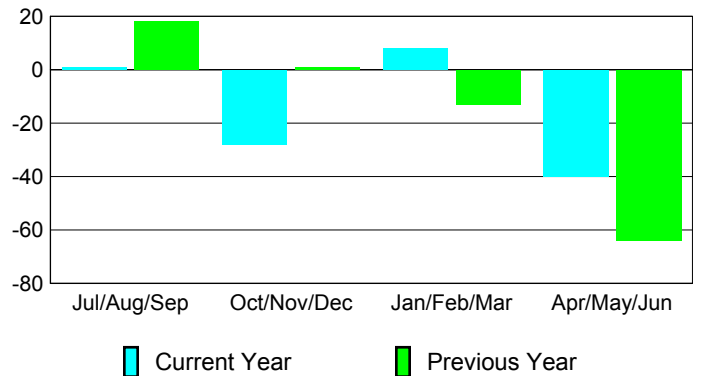

Gender Comparison 2008-2009

Jul/Aug/Sep

Oct/Nov/Dec

Jan/Feb/Mar

Apr/May/June

Male

Female