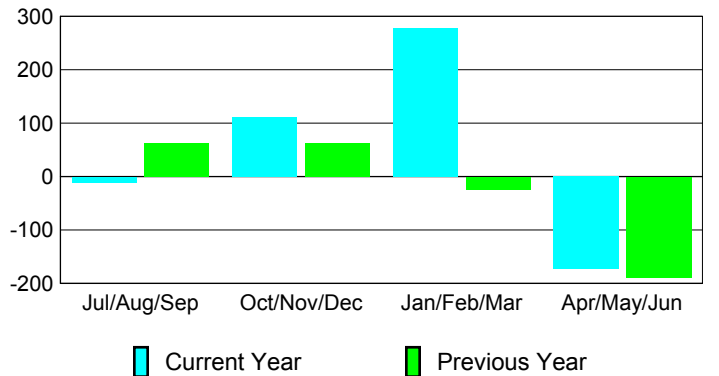

Gender Comparison 2008-2009

Jul/Aug/Sep

Oct/Nov/Dec

Jan/Feb/Mar

Apr/May/June

Male

Female