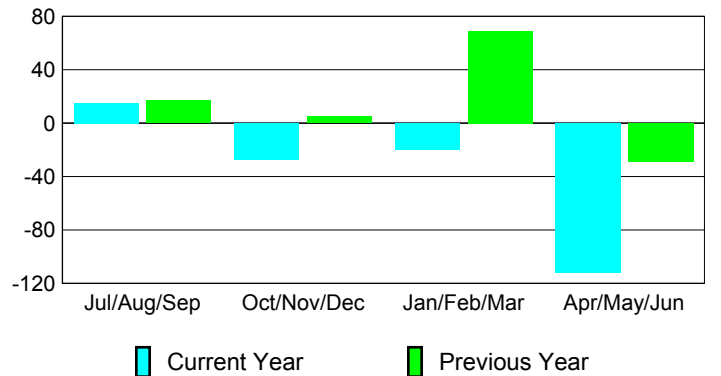

Gender Comparison 2008-2009

Jul/Aug/Sep

Oct/Nov/Dec

Jan/Feb/Mar

Apr/May/June

Male

Female