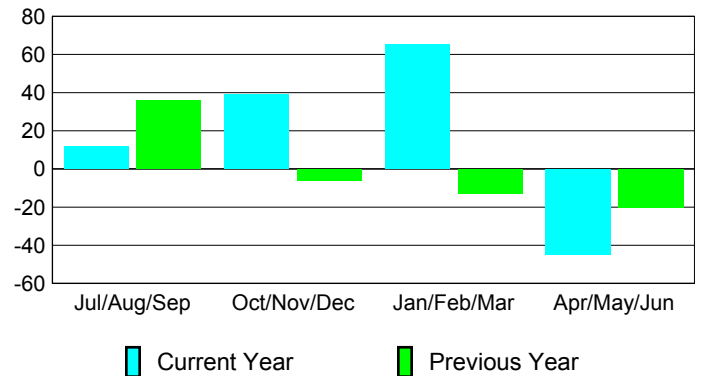

Gender Comparison 2008-2009

Jul/Aug/Sep

Oct/Nov/Dec

Jan/Feb/Mar

Apr/May/June

Male

Female