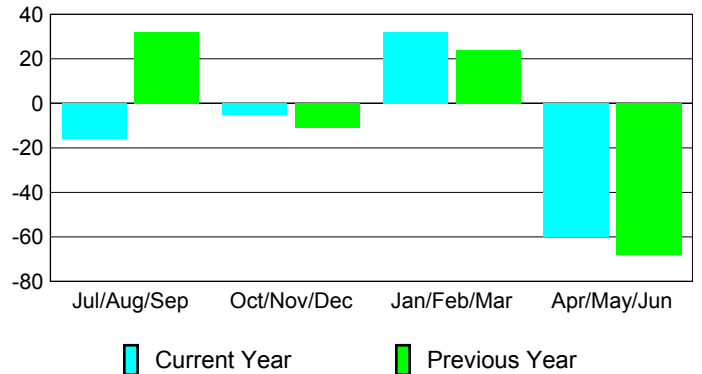

Comparison of Membership Gain/Loss

Current Year Compared to the Previous Year