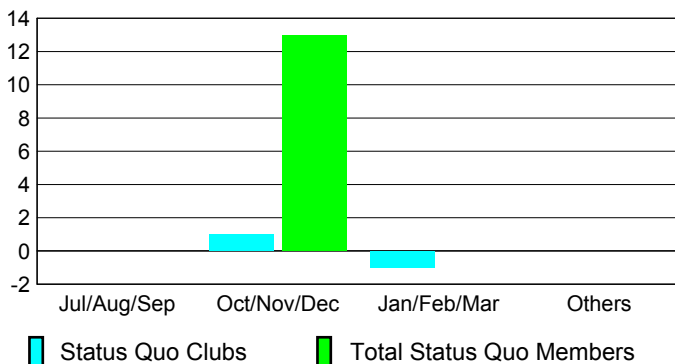

### YTD Status Quo Clubs 2008-2009

Status Quo Clubs Compared to Status Quo Members