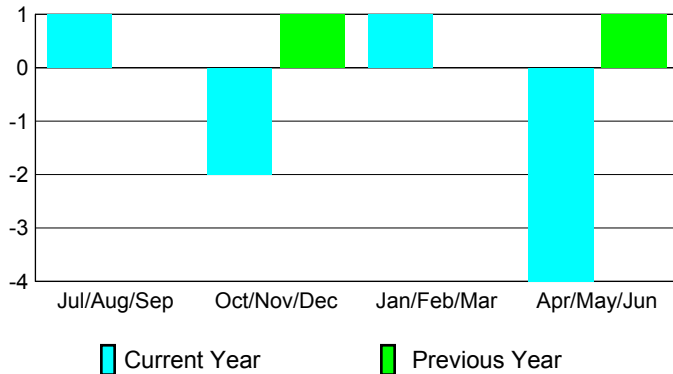

2008-2009 GMT Quarterly Report for District (or Undistricted) **District 330 B**

GMT: **SHINOBU GOTO**

Location: **JAPAN**

GMT CA: **5**

CLUBS

Club Results 2008-2009

Clubs 2007-2008

Month	New Club Goal	Actual New Clubs	Actual Dropped Clubs	Gain/Loss of Clubs	Gain/Loss of Clubs
Jul/Aug/Sep	1	1	0	1	0
Oct/Nov/Dec	0	0	-2	-2	1
Jan/Feb/Mar	2	-1	2	1	0
Apr/May/June	2	1	-5	-4	1
Totals	5	1	-5	-4	2

Club Results 2008-2009

Goal, New, Dropped, Gain/Loss

Comparison of Club Gain/Loss

Current Year Compared to the Previous Year

YTD Status Quo Clubs 2008-2009

Status Quo Clubs Compared to Status Quo Members

MEMBERSHIP

Membership Results 2008-2009

Membership 2007-2008

Month	Net Memb Goal	Actual New Memb	Actual Dropped Memb	Gain/Loss of Memb	Gain/Loss of Memb
Jul/Aug/Sep	100	224	-129	95	63
Oct/Nov/Dec	50	69	-105	-36	22
Jan/Feb/Mar	50	128	-110	18	-69
Apr/May/June	-100	171	-323	-152	-254
Totals	100	592	-667	-75	-238

Membership Results 2008-2009

Goal, New, Dropped, Gain/Loss

Comparison of Membership Gain/Loss

Current Year Compared to the Previous Year

Gender Comparison 2008-2009

Jul/Aug/Sep

Oct/Nov/Dec

Jan/Feb/Mar

Apr/May/June

Male

Female