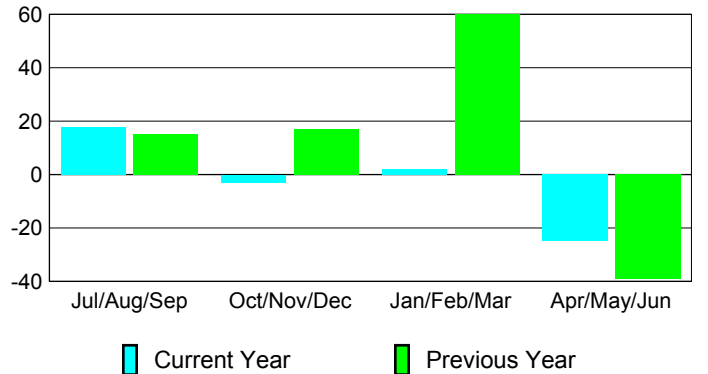

Gender Comparison 2008-2009

Jul/Aug/Sep

Oct/Nov/Dec

Jan/Feb/Mar

Apr/May/June

Male

Female