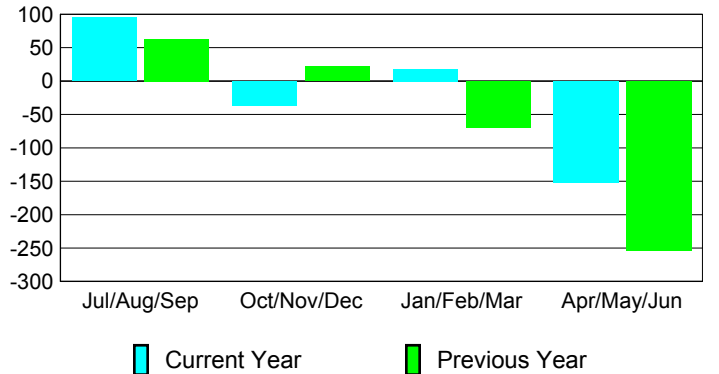

Gender Comparison 2008-2009

Jul/Aug/Sep

Oct/Nov/Dec

Jan/Feb/Mar

Apr/May/June

Male

Female