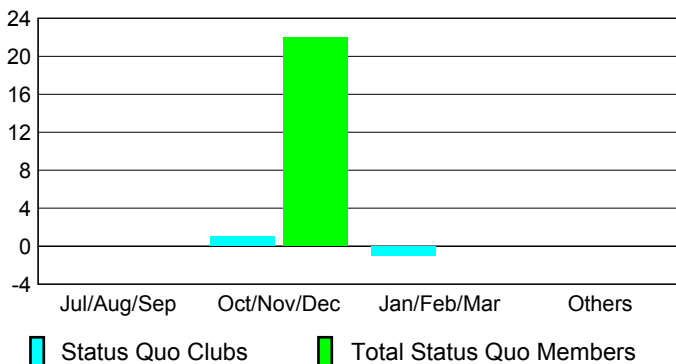

### YTD Status Quo Clubs 2008-2009

Status Quo Clubs Compared to Status Quo Members