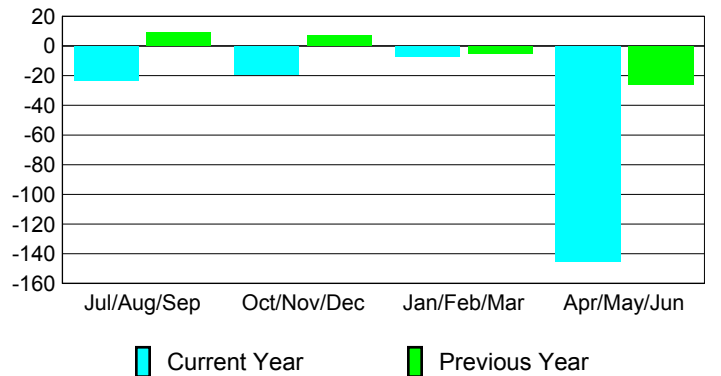

Gender Comparison 2008-2009

Jul/Aug/Sep

Oct/Nov/Dec

Jan/Feb/Mar

Apr/May/June

Male

Female