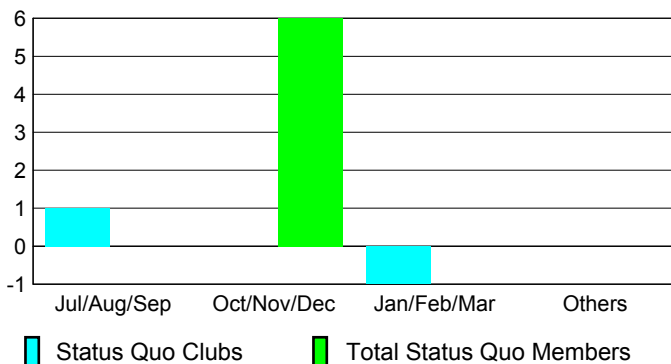

### YTD Status Quo Clubs 2008-2009

Status Quo Clubs Compared to Status Quo Members