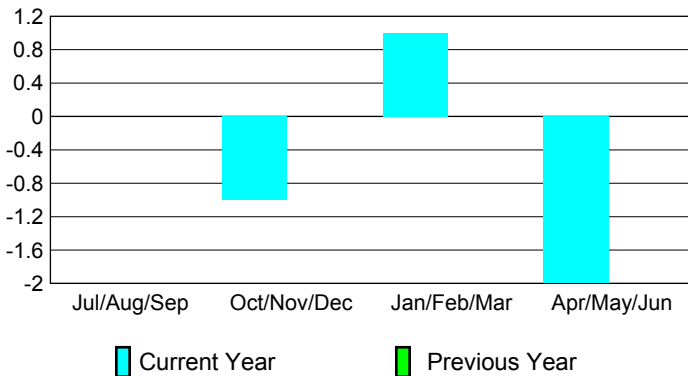

2008-2009 GMT Quarterly Report for District (or Undistricted) **District 331 C**

GMT: **SHINOBU GOTO**

Location: **JAPAN**

GMT CA: **5**

CLUBS

Club Results 2008-2009

Clubs 2007-2008

Month	New Club Goal	Actual New Clubs	Actual Dropped Clubs	Gain/Loss of Clubs	Gain/Loss of Clubs
Jul/Aug/Sep	0	0	0	0	0
Oct/Nov/Dec	0	0	-1	-1	0
Jan/Feb/Mar	0	0	1	1	0
Apr/May/June	0	0	-2	-2	0
Totals	0	0	-2	-2	0

Club Results 2008-2009

Goal, New, Dropped, Gain/Loss

Comparison of Club Gain/Loss

Current Year Compared to the Previous Year

YTD Status Quo Clubs 2008-2009

Status Quo Clubs Compared to Status Quo Members

MEMBERSHIP

Membership Results 2008-2009

Membership 2007-2008

Month	Net Memb Goal	Actual New Memb	Actual Dropped Memb	Gain/Loss of Memb	Gain/Loss of Memb
Jul/Aug/Sep	10	47	-54	-7	3
Oct/Nov/Dec	5	29	-44	-15	20
Jan/Feb/Mar	5	45	-69	-24	22
Apr/May/June	10	28	-96	-68	-97
Totals	30	149	-263	-114	-52

Membership Results 2008-2009

Goal, New, Dropped, Gain/Loss

Comparison of Membership Gain/Loss

Current Year Compared to the Previous Year

Gender Comparison 2008-2009

Jul/Aug/Sep

Oct/Nov/Dec

Jan/Feb/Mar

Apr/May/June

Male

Female