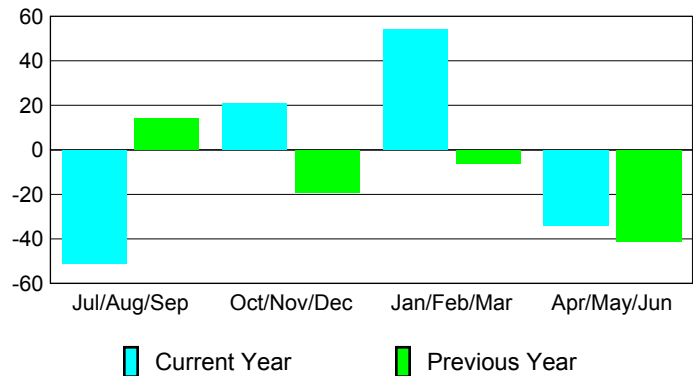

Gender Comparison 2008-2009

Jul/Aug/Sep

Oct/Nov/Dec

Jan/Feb/Mar

Apr/May/Jun

Male

Female