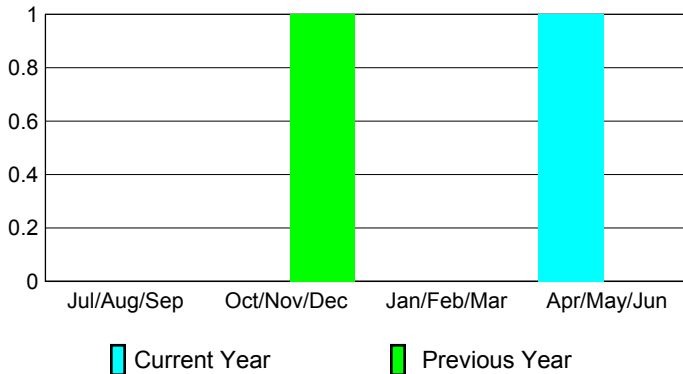

2008-2009 GMT Quarterly Report for District (or Undistricted) **District 333 E**

GMT: **SHINOBU GOTO**

Location: **JAPAN**

GMT CA: **5**

CLUBS

Club Results 2008-2009

Clubs 2007-2008

Month	New Club Goal	Actual New Clubs	Actual Dropped Clubs	Gain/Loss of Clubs	Gain/Loss of Clubs
Jul/Aug/Sep	0	0	0	0	0
Oct/Nov/Dec	0	0	0	0	1
Jan/Feb/Mar	1	0	0	0	0
Apr/May/June	1	1	0	1	0
Totals	2	1	0	1	1

Club Results 2008-2009

Goal, New, Dropped, Gain/Loss

Comparison of Club Gain/Loss

Current Year Compared to the Previous Year

YTD Status Quo Clubs 2008-2009

Status Quo Clubs Compared to Status Quo Members

MEMBERSHIP

Membership Results 2008-2009

Membership 2007-2008

Month	Net Memb Goal	Actual New Memb	Actual Dropped Memb	Gain/Loss of Memb	Gain/Loss of Memb
Jul/Aug/Sep	10	98	-108	-10	29
Oct/Nov/Dec	20	38	-49	-11	92
Jan/Feb/Mar	40	53	-40	13	36
Apr/May/June	40	43	-132	-89	82
Totals	110	232	-329	-97	239

Membership Results 2008-2009

Goal, New, Dropped, Gain/Loss

Comparison of Membership Gain/Loss

Current Year Compared to the Previous Year

Gender Comparison 2008-2009

Jul/Aug/Sep

Oct/Nov/Dec

Jan/Feb/Mar

Apr/May/June

Male

Female