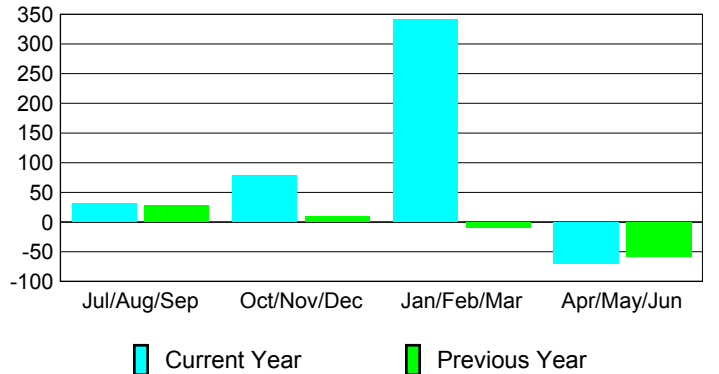

Gender Comparison 2008-2009

Jul/Aug/Sep

Oct/Nov/Dec

Jan/Feb/Mar

Apr/May/June

Male

Female