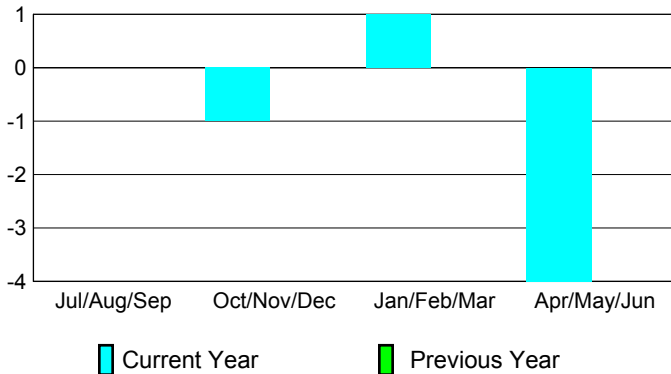

2008-2009 GMT Quarterly Report for District (or Undistricted) **District 332 C**

GMT: **SHINOBU GOTO**

Location: **JAPAN**

GMT CA: **5**

CLUBS

Club Results 2008-2009

Clubs 2007-2008

Month	New Club Goal	Actual New Clubs	Actual Dropped Clubs	Gain/Loss of Clubs	Gain/Loss of Clubs
Jul/Aug/Sep	0	0	0	0	0
Oct/Nov/Dec	0	0	-1	-1	0
Jan/Feb/Mar	0	0	1	1	0
Apr/May/Jun	0	0	-4	-4	0
Totals	0	0	-4	-4	0

Club Results 2008-2009

Goal, New, Dropped, Gain/Loss

Comparison of Club Gain/Loss

Current Year Compared to the Previous Year

YTD Status Quo Clubs 2008-2009

Status Quo Clubs Compared to Status Quo Members

MEMBERSHIP

Membership Results 2008-2009

Membership 2007-2008

Month	Net Memb Goal	Actual New Memb	Actual Dropped Memb	Gain/Loss of Memb	Gain/Loss of Memb
Jul/Aug/Sep	20	47	-60	-13	-11
Oct/Nov/Dec	20	28	-41	-13	-11
Jan/Feb/Mar	20	20	-37	-17	-21
Apr/May/Jun	10	16	-68	-52	-62
Totals	70	111	-206	-95	-105

Membership Results 2008-2009

Goal, New, Dropped, Gain/Loss

Comparison of Membership Gain/Loss

Current Year Compared to the Previous Year

Gender Comparison 2008-2009

Jul/Aug/Sep

Oct/Nov/Dec

Jan/Feb/Mar

Apr/May/Jun

Male

Female