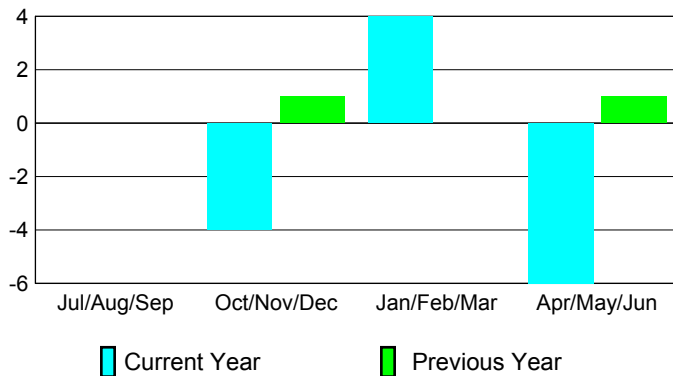

2008-2009 GMT Quarterly Report for District (or Undistricted) **District 330 A**

GMT: **SHINOBU GOTO**

Location: **JAPAN**

GMT CA: **5**

CLUBS

Club Results 2008-2009

Clubs 2007-2008

Month	New Club Goal	Actual New Clubs	Actual Dropped Clubs	Gain/Loss of Clubs	Gain/Loss of Clubs
Jul/Aug/Sep	2	0	0	0	0
Oct/Nov/Dec	2	0	-4	-4	1
Jan/Feb/Mar	2	0	4	4	0
Apr/May/June	1	1	-7	-6	1
Totals	7	1	-7	-6	2

Club Results 2008-2009

Goal, New, Dropped, Gain/Loss

Comparison of Club Gain/Loss

Current Year Compared to the Previous Year

YTD Status Quo Clubs 2008-2009

Status Quo Clubs Compared to Status Quo Members

MEMBERSHIP

Membership Results 2008-2009

Membership 2007-2008

Month	Net Memb Goal	Actual New Memb	Actual Dropped Memb	Gain/Loss of Memb	Gain/Loss of Memb
Jul/Aug/Sep	50	159	-170	-11	63
Oct/Nov/Dec	50	215	-104	111	63
Jan/Feb/Mar	100	390	-112	278	-24
Apr/May/June	20	168	-341	-173	-189
Totals	220	932	-727	205	-87

Membership Results 2008-2009

Goal, New, Dropped, Gain/Loss

Comparison of Membership Gain/Loss

Current Year Compared to the Previous Year

Gender Comparison 2008-2009

Jul/Aug/Sep

Oct/Nov/Dec

Jan/Feb/Mar

Apr/May/June

Male

Female