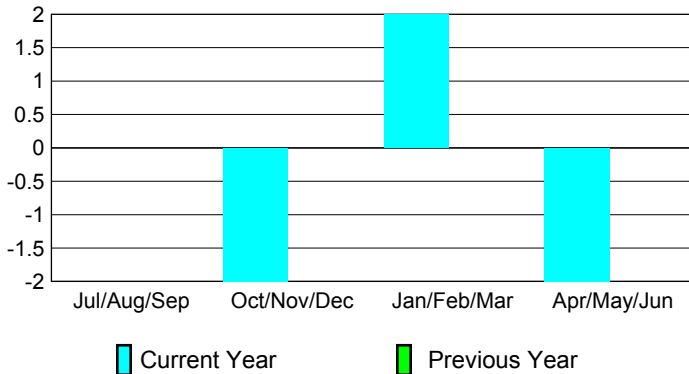

2008-2009 GMT Quarterly Report for District (or Undistricted) **District 331 B**

GMT: **SHINOBU GOTO**

Location: **JAPAN**

GMT CA: **5**

CLUBS

Club Results 2008-2009

Clubs 2007-2008

Month	New Club Goal	Actual New Clubs	Actual Dropped Clubs	Gain/Loss of Clubs	Gain/Loss of Clubs
Jul/Aug/Sep	0	0	0	0	0
Oct/Nov/Dec	0	0	-2	-2	0
Jan/Feb/Mar	0	0	2	2	0
Apr/May/June	1	0	-2	-2	0
Totals	1	0	-2	-2	0

Club Results 2008-2009

Goal, New, Dropped, Gain/Loss

Comparison of Club Gain/Loss

Current Year Compared to the Previous Year

YTD Status Quo Clubs 2008-2009

Status Quo Clubs Compared to Status Quo Members

MEMBERSHIP

Membership Results 2008-2009

Membership 2007-2008

Month	Net Memb Goal	Actual New Memb	Actual Dropped Memb	Gain/Loss of Memb	Gain/Loss of Memb
Jul/Aug/Sep	20	65	-67	-2	41
Oct/Nov/Dec	20	21	-56	-35	11
Jan/Feb/Mar	30	26	-50	-24	-23
Apr/May/June	-50	42	-163	-121	-122
Totals	20	154	-336	-182	-93

Membership Results 2008-2009

Goal, New, Dropped, Gain/Loss

Comparison of Membership Gain/Loss

Current Year Compared to the Previous Year

Gender Comparison 2008-2009

Jul/Aug/Sep

Oct/Nov/Dec

Jan/Feb/Mar

Apr/May/June

Male

Female