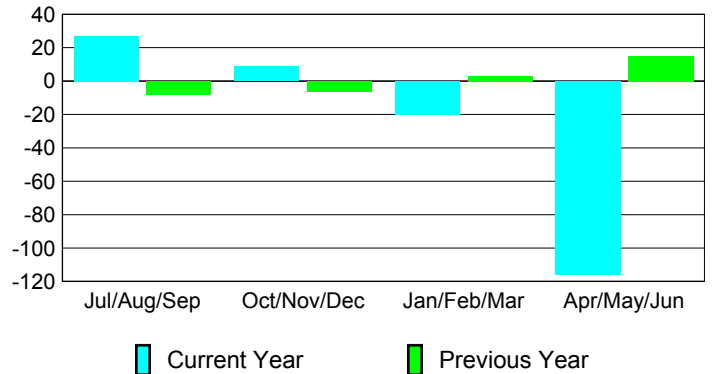

Gender Comparison 2008-2009

Jul/Aug/Sep

Oct/Nov/Dec

Jan/Feb/Mar

Apr/May/June

Male

Female