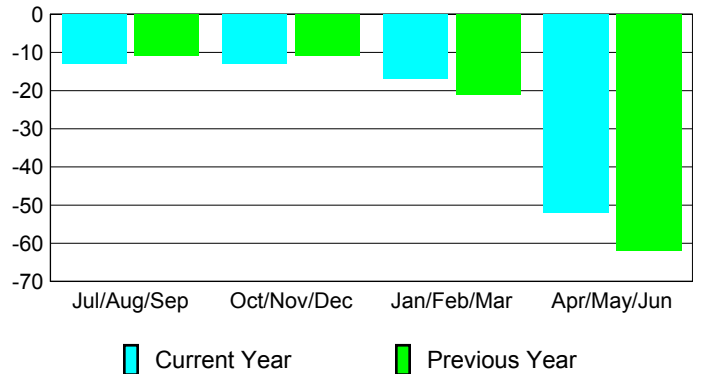

Gender Comparison 2008-2009

Jul/Aug/Sep

Oct/Nov/Dec

Jan/Feb/Mar

Apr/May/Jun

Male

Female