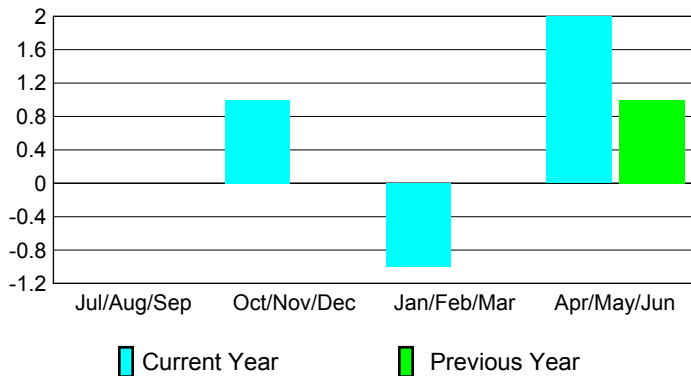

2008-2009 GMT Quarterly Report for District (or Undistricted) **District 333 D**

GMT: **SHINOBU GOTO**

Location: **JAPAN**

GMT CA: **5**

CLUBS

Club Results 2008-2009

Clubs 2007-2008

Month	New Club Goal	Actual New Clubs	Actual Dropped Clubs	Gain/Loss of Clubs	Gain/Loss of Clubs
Jul/Aug/Sep	1	0	0	0	0
Oct/Nov/Dec	2	1	0	1	0
Jan/Feb/Mar	2	-1	0	-1	0
Apr/May/June	0	2	0	2	1
Totals	5	2	0	2	1

Club Results 2008-2009

Goal, New, Dropped, Gain/Loss

Comparison of Club Gain/Loss

Current Year Compared to the Previous Year

YTD Status Quo Clubs 2008-2009

Status Quo Clubs Compared to Status Quo Members

MEMBERSHIP

Membership Results 2008-2009

Membership 2007-2008

Month	Net Memb Goal	Actual New Memb	Actual Dropped Memb	Gain/Loss of Memb	Gain/Loss of Memb
Jul/Aug/Sep	25	48	-36	12	36
Oct/Nov/Dec	25	86	-47	39	-6
Jan/Feb/Mar	25	103	-38	65	-13
Apr/May/June	25	48	-93	-45	-20
Totals	100	285	-214	71	-3

Membership Results 2008-2009

Goal, New, Dropped, Gain/Loss

Comparison of Membership Gain/Loss

Current Year Compared to the Previous Year

Gender Comparison 2008-2009

Jul/Aug/Sep

Oct/Nov/Dec

Jan/Feb/Mar

Apr/May/June

Male

Female