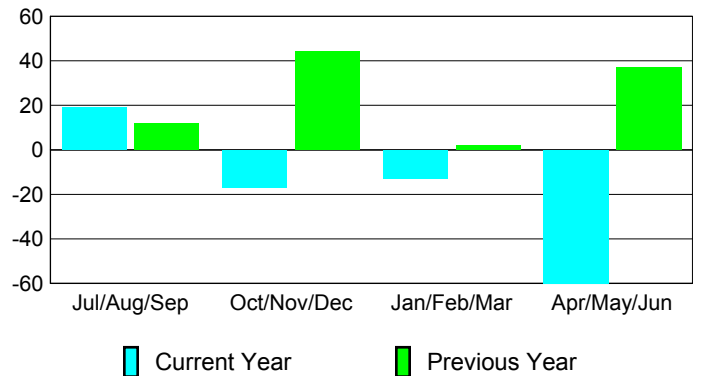

Gender Comparison 2008-2009

Jul/Aug/Sep

Oct/Nov/Dec

Jan/Feb/Mar

Apr/May/June

Male

Female