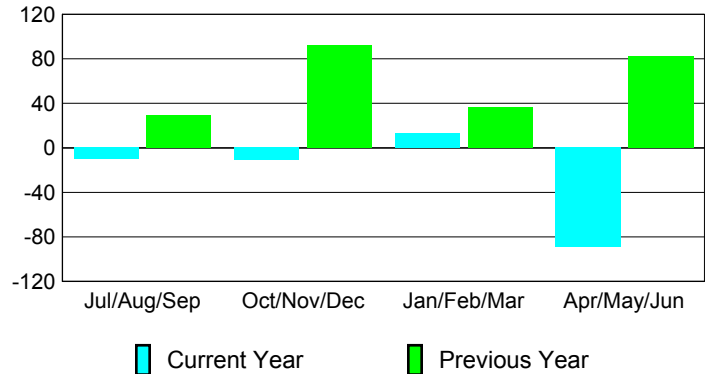

Gender Comparison 2008-2009

Jul/Aug/Sep

Oct/Nov/Dec

Jan/Feb/Mar

Apr/May/June

Male

Female