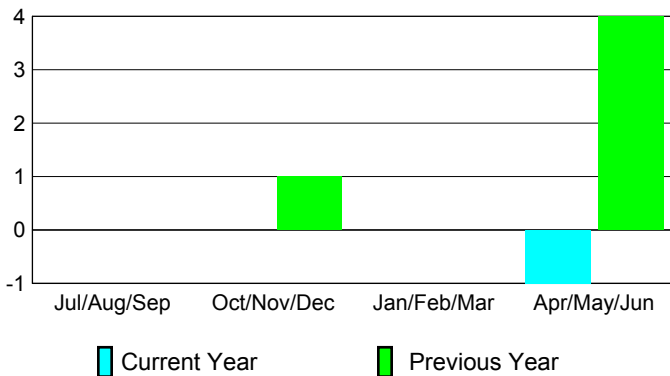

2008-2009 GMT Quarterly Report for District (or Undistricted) **District 333 C**

GMT: **SHINOBU GOTO**

Location: **JAPAN**

GMT CA: **5**

CLUBS

Club Results 2008-2009

Clubs 2007-2008

Month	New Club Goal	Actual New Clubs	Actual Dropped Clubs	Gain/Loss of Clubs	Gain/Loss of Clubs
Jul/Aug/Sep	1	0	0	0	0
Oct/Nov/Dec	1	0	0	0	1
Jan/Feb/Mar	1	0	0	0	0
Apr/May/June	0	1	-2	-1	4
Totals	3	1	-2	-1	5

Club Results 2008-2009

Goal, New, Dropped, Gain/Loss

Comparison of Club Gain/Loss

Current Year Compared to the Previous Year

YTD Status Quo Clubs 2008-2009

Status Quo Clubs Compared to Status Quo Members

MEMBERSHIP

Membership Results 2008-2009

Membership 2007-2008

Month	Net Memb Goal	Actual New Memb	Actual Dropped Memb	Gain/Loss of Memb	Gain/Loss of Memb
Jul/Aug/Sep	50	110	-91	19	12
Oct/Nov/Dec	50	53	-70	-17	44
Jan/Feb/Mar	50	63	-76	-13	2
Apr/May/June	40	119	-179	-60	37
Totals	190	345	-416	-71	95

Membership Results 2008-2009

Goal, New, Dropped, Gain/Loss

Comparison of Membership Gain/Loss

Current Year Compared to the Previous Year

Gender Comparison 2008-2009

Jul/Aug/Sep

Oct/Nov/Dec

Jan/Feb/Mar

Apr/May/June

Male

Female