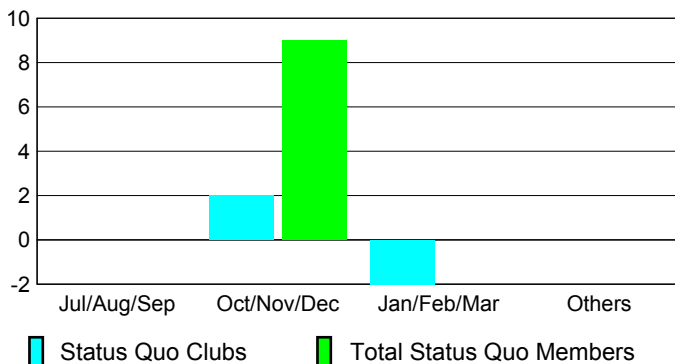

### YTD Status Quo Clubs 2008-2009

Status Quo Clubs Compared to Status Quo Members