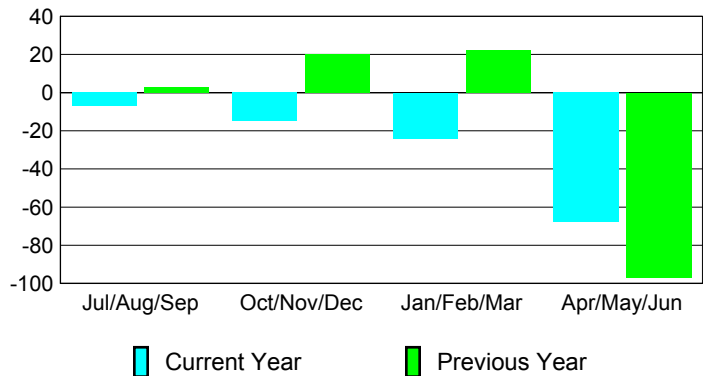

Gender Comparison 2008-2009

Jul/Aug/Sep

Oct/Nov/Dec

Jan/Feb/Mar

Apr/May/June

Male

Female