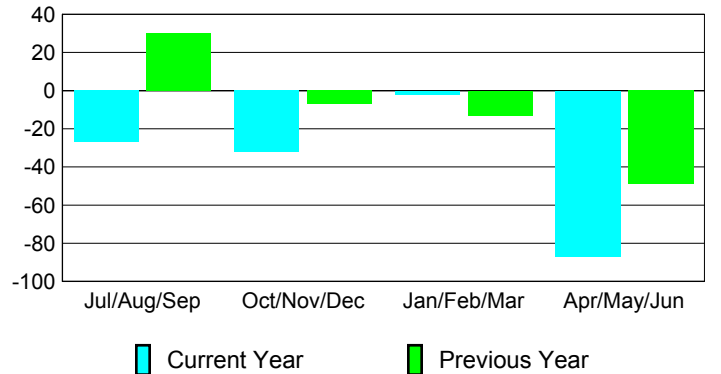

Gender Comparison 2008-2009

Jul/Aug/Sep

Oct/Nov/Dec

Jan/Feb/Mar

Apr/May/Jun

Male

Female